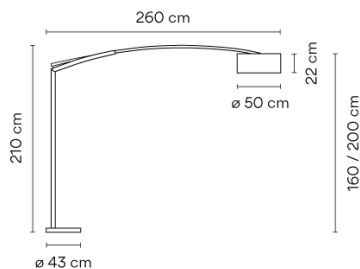

Balance

VIBIA

5189

Design By Jordi Vilardell

Floor light which also acts as a ceiling light. Designed by Jordi Vilardell. Thanks to a small pull chord located at the bottom of the aluminium-weft shade, which also serves as a switch, the shade can be moved to the right or left and up and down while remaining parallel to the floor at all times. It has a dimmer switch in the cable. Available in chrome and matt nickel.

Model Sheet

Finish

- 30 Nickel
Metallic finish
- 18 Graphite
RAL 7016
- 01 Chrome
Metallic finish

Dimming

TRIAC

Materials

Vertical tube: Aluminum
Base: Steel
Arm: Stainless steel
Shade: Aluminum-weft

Light source

3 x E27 230V 70W Eco

Remarks

Dimmer switch on the cable

Packaging

3 Box
0.71 m x 0.66 m x 0.42 m
Gross weight 53.4
Net weight 48.06
Vol. 0.3416

Lighting effect

General Lighting

Lamp for general lighting that equally distributes the light in all directions.

Photometric Data

Efficiency	43.70%
Coordinate System	CG
Total Flux	1920.00 lm
Maximum Value	88.28 cd/klm

Other Applications

All of our products come with a five-year warranty.
Check our legal terms at www.vibia.com/warranty